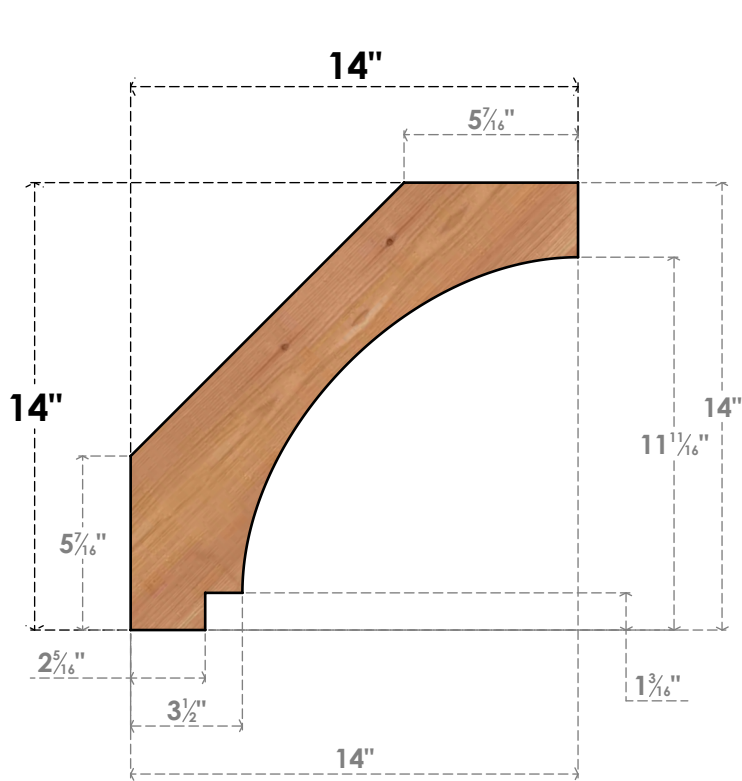

BRC06X14X14IMP00SWR

5 1/2"W X 14"D X 14"H IMPERIAL SMOOTH BRACE, WESTERN RED CEDAR

SIDE

FRONT

EKENA MILLWORK
 2300 WEST MAIN ST.
 CLARKSVILLE, TX 75426
 TOLL FREE: 866-607-0453
 WWW.EKENAMILLWORK.COM

NOTES